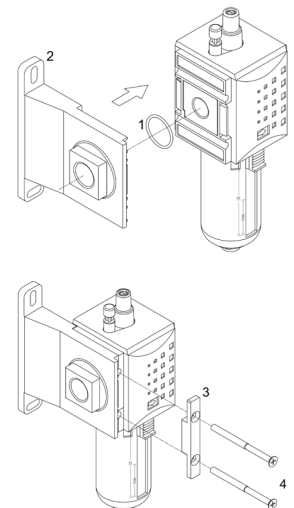

MAXI

3/4" & 1" - connection (NPT/BSP)

Medium:

Can be used with compressed air
and neutral gases

Filter element:
5 µm

THE FRL stand

Handle
for easy
carrying

Featuring
Atlas Copco
new FRL
range

Tool holder,
for easy
mobility

Model name	Max Air Flow l/s (Cfm)	Weight kg (lbs)	Part Number
FRL-STAND-MAXI-NPT	200 (424)	7.95 (17.5)	9090303013
FRL-STAND-MAXI-BSP	200 (424)	7.85 (17.3)	9090303014

Hose Kits to be used with FRL Stands	Part Number
Hose Kit for 1/4 Inch Tool Inlet BSP	8202135082
Hose Kit for 3/8 Inch Tool Inlet BSP	8202135068
Hose Kit for 1/2 Inch Tool Inlet BSP	8202118182
Hose Kit for 1/4 Inch Tool Inlet NPT	8202135083
Hose Kit for 3/8 Inch Tool Inlet NPT	8202135069
Hose Kit for 1/2 Inch Tool Inlet NPT	8202118191

Mounting Plate

Wall Bracket

*Mounting Plate can't be used with Maxi units due to weight of the unit.

TECHNICAL data

MINI range

Model name	Max Air Flow l/s (Cfm)	Bowl material	Max condensate capacity cm ³ (oz)	Max oil capacity cm ³ (oz)	Weight kg (lbs)	Part Number
MINI Range						
Filter						
MINI-FIL-1/4-BSP	37 (78)	Plastic, PC with PA bowl guard	10 (0.34)		0.28 (0.63)	4221000131
MINI-FIL-1/4-NPT	37 (78)	Plastic, PC with PA bowl guard	10 (0.34)		0.28 (0.63)	4221000132
Regulators						
MINI-REG-1/4-BSP	34 (71)				0.30 (0.68)	4221 0001 39
MINI-REG-1/4-NPT	34 (71)				0.30 (0.68)	4221 0001 40
Lubricators						
MINI-LUB-1/4-BSP	46 (97)	Plastic, PC with PA bowl guard		40 (1.35)	0.28 (0.61)	4221 0001 47
MINI-LUB-1/4-NPT	46 (97)	Plastic, PC with PA bowl guard		40 (1.35)	0.28 (0.61)	4221 0001 48
Filter/regulator						
MINI-F/R-1/4-BSP	34 (71)	Plastic, PC with PA bowl guard	10 (0.34)		0.48 (1.05)	4221 0001 55
MINI-F/R-1/4-NPT	34 (71)	Plastic, PC with PA bowl guard	10 (0.34)		0.51 (1.12)	4221 0001 56
Filter/regulator+lubricator						
MINI-FRL-1/4-BSP	29 (62)	Plastic, PC with PA bowl guard		40 (1.35)	0.78 (1.72)	4221 0001 63
MINI-FRL-1/4-NPT	29 (62)	Plastic, PC with PA bowl guard		40 (1.35)	0.83 (1.83)	4221 0001 64