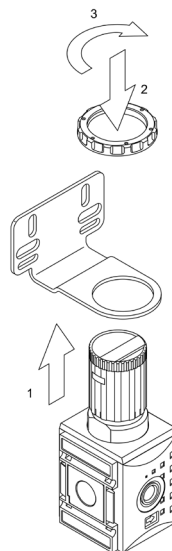

MAXI

3/4" & 1" - connection (NPT/BSP)

Medium:

Can be used with compressed air
and neutral gases

Filter element:
5 µm

THE FRL stand

Handle
for easy
carrying

Featuring
Atlas Copco
new FRL
range

Tool holder,
for easy
mobility

Model name	Max Air Flow l/s (Cfm)	Weight kg (lbs)	Part Number
FRL-STAND-MAXI-NPT	200 (424)	7.95 (17.5)	9090303013
FRL-STAND-MAXI-BSP	200 (424)	7.85 (17.3)	9090303014

Hose Kits to be used with FRL Stands	Part Number
Hose Kit for 1/4 Inch Tool Inlet BSP	8202135082
Hose Kit for 3/8 Inch Tool Inlet BSP	8202135068
Hose Kit for 1/2 Inch Tool Inlet BSP	8202118182
Hose Kit for 1/4 Inch Tool Inlet NPT	8202135083
Hose Kit for 3/8 Inch Tool Inlet NPT	8202135069
Hose Kit for 1/2 Inch Tool Inlet NPT	8202118191

Mounting Plate

Wall Bracket

*Mounting Plate can't be used with Maxi units due to weight of the unit.

TECHNICAL data

MINI range

Model name	Max Air Flow l/s (Cfm)	Bowl material	Max condensate capacity cm ³ (oz)	Max oil capacity cm ³ (oz)	Weight kg (lbs)	Part Number
MINI Range						
Filter						
MINI-FIL-1/4-BSP	37 (78)	Plastic, PC with PA bowl guard	10 (0.34)		0.28 (0.63)	4221000131
MINI-FIL-1/4-NPT	37 (78)	Plastic, PC with PA bowl guard	10 (0.34)		0.28 (0.63)	4221000132
Regulators						
MINI-REG-1/4-BSP	34 (71)				0.30 (0.68)	4221 0001 39
MINI-REG-1/4-NPT	34 (71)				0.30 (0.68)	4221 0001 40
Lubricators						
MINI-LUB-1/4-BSP	46 (97)	Plastic, PC with PA bowl guard		40 (1.35)	0.28 (0.61)	4221 0001 47
MINI-LUB-1/4-NPT	46 (97)	Plastic, PC with PA bowl guard		40 (1.35)	0.28 (0.61)	4221 0001 48
Filter/regulator						
MINI-F/R-1/4-BSP	34 (71)	Plastic, PC with PA bowl guard	10 (0.34)		0.48 (1.05)	4221 0001 55
MINI-F/R-1/4-NPT	34 (71)	Plastic, PC with PA bowl guard	10 (0.34)		0.51 (1.12)	4221 0001 56
Filter/regulator+lubricator						
MINI-FRL-1/4-BSP	29 (62)	Plastic, PC with PA bowl guard		40 (1.35)	0.78 (1.72)	4221 0001 63
MINI-FRL-1/4-NPT	29 (62)	Plastic, PC with PA bowl guard		40 (1.35)	0.83 (1.83)	4221 0001 64