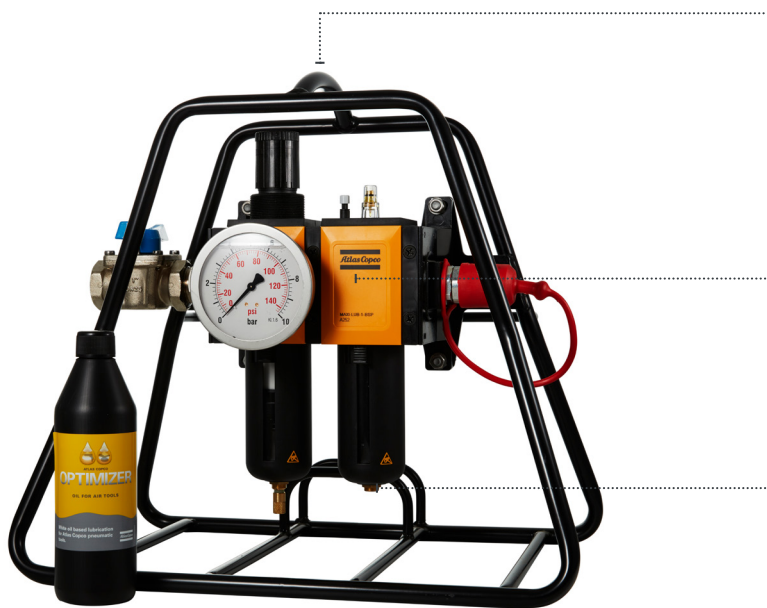

Medium:

Can be used with compressed air
and neutral gases

Filter element:
5 µm

MIDI

1/2" - connection (NPT/BSP)

Medium:

Can be used with compressed air
and neutral gases

Filter element:
5 µm

MAXI

3/4" & 1" - connection (NPT/BSP)

Medium:

Can be used with compressed air
and neutral gases

Filter element:
5 µm

THE FRL stand

Handle
for easy
carrying

Featuring
Atlas Copco
new FRL
range

Tool holder,
for easy
mobility

Model name	Max Air Flow l/s (Cfm)	Weight kg (lbs)	Part Number
FRL-STAND-MAXI-NPT	200 (424)	7.95 (17.5)	9090303013
FRL-STAND-MAXI-BSP	200 (424)	7.85 (17.3)	9090303014

Hose Kits to be used with FRL Stands	Part Number
Hose Kit for 1/4 Inch Tool Inlet BSP	8202135082
Hose Kit for 3/8 Inch Tool Inlet BSP	8202135068
Hose Kit for 1/2 Inch Tool Inlet BSP	8202118182
Hose Kit for 1/4 Inch Tool Inlet NPT	8202135083
Hose Kit for 3/8 Inch Tool Inlet NPT	8202135069
Hose Kit for 1/2 Inch Tool Inlet NPT	8202118191